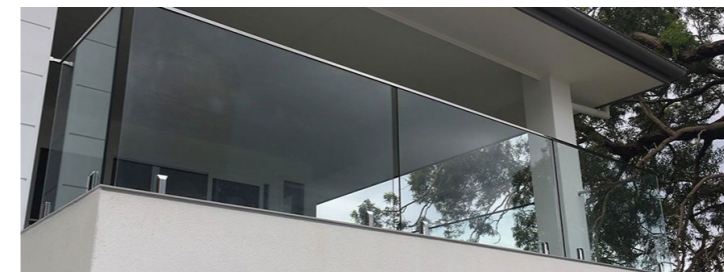

# MODEL F001

MATERIAL	Baluster/Clamp: Stainless Steel 2205 Handrail: Stainless Steel 316
FINSH	Mirror/Brushed
INSTALL	Floor Mounted With Tempered Glass & U Channel Handrail