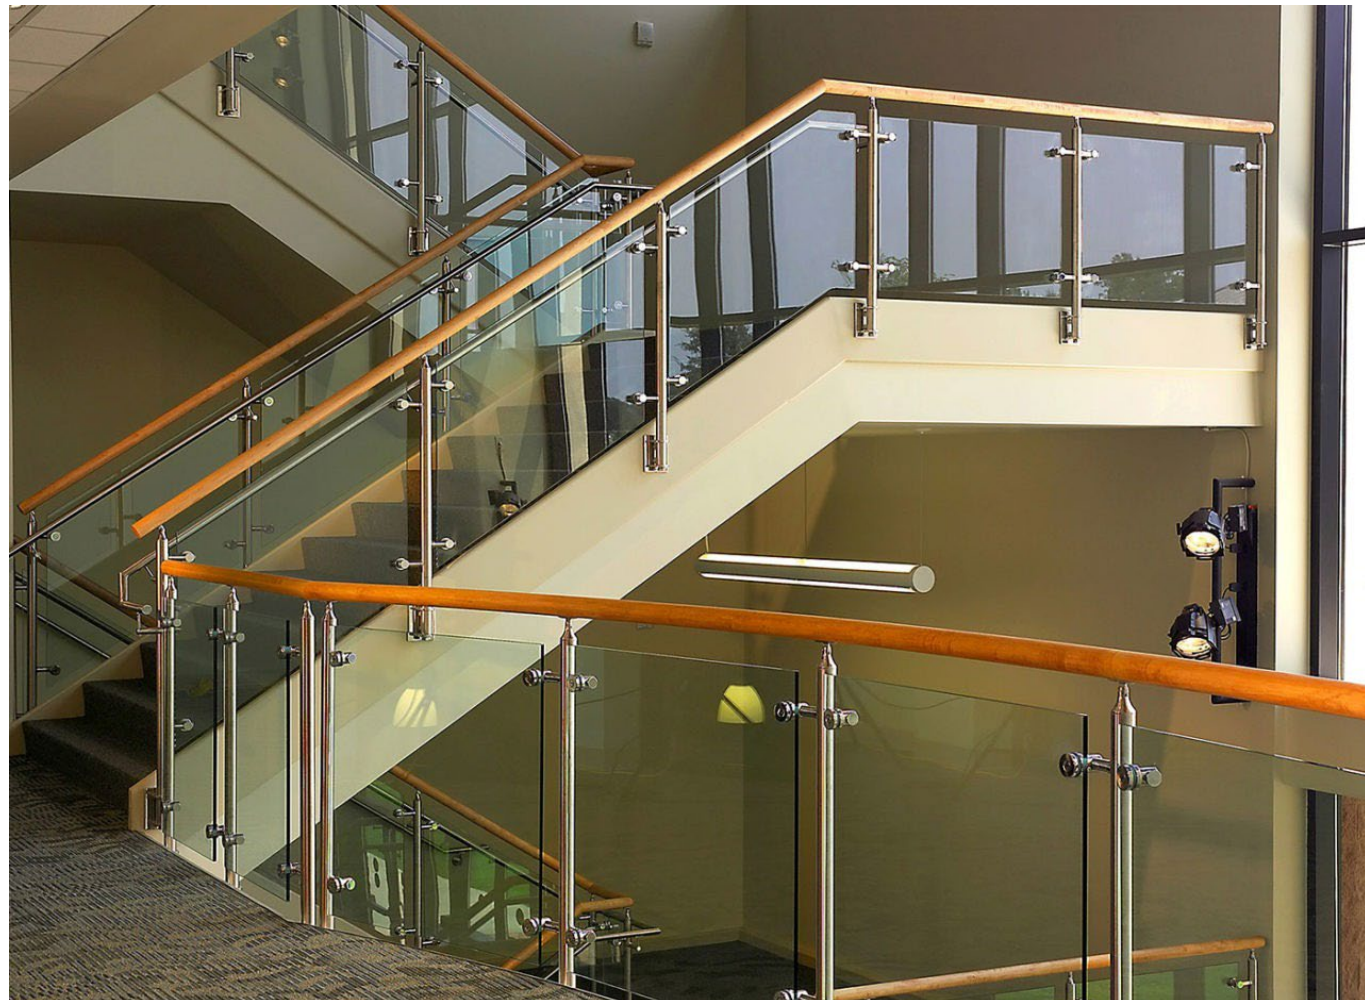

MODEL F005

| | |
|----------|---------------------------------------------------|
| MATERIAL | Stainless Steel 316 |
| FINSH | Mirror/Brushed |
| INSTALL | Floor Mounted With Tempered Glass & Pipe Handrail |