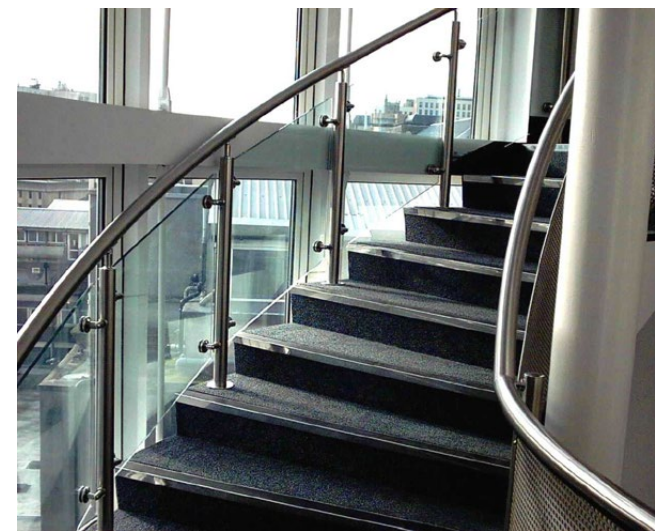

MODEL F005

| | |
|----------|---------------------------------------------------|
| MATERIAL | Stainless Steel 316 |
| FINSH | Mirror/Brushed |
| INSTALL | Floor Mounted With Tempered Glass & Pipe Handrail |