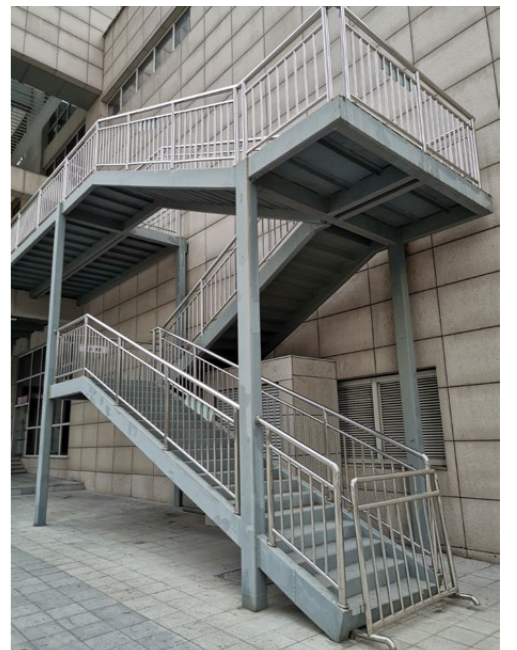

MODEL F006

MATERIAL	Stainless Steel 316
FINSH	Mirror/Brushed
INSTALL	Floor Mounted With Vertical Pipes & Pipe Handrail