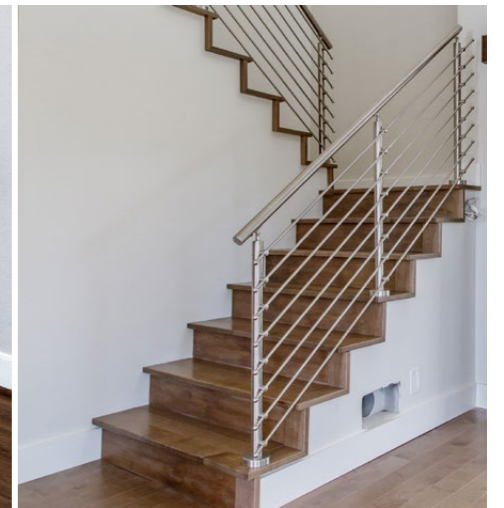

MODEL F007

MATERIAL	Stainless Steel 316
FINSH	Mirror/Brushed
INSTALL	Floor Mounted With Steel Rods & Pipe Handrail