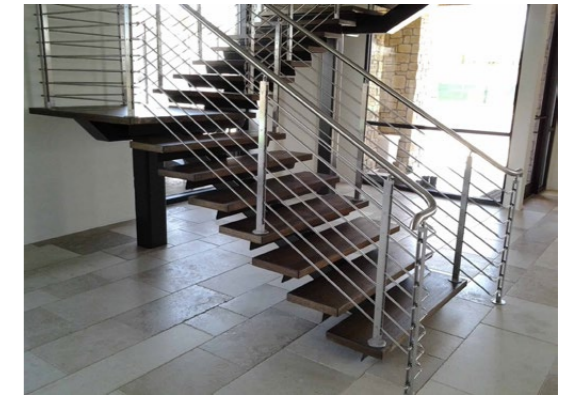

MODEL F007

MATERIAL	Stainless Steel 316
FINSH	Mirror/Brushed
INSTALL	Floor Mounted With Steel Rods & Pipe Handrail