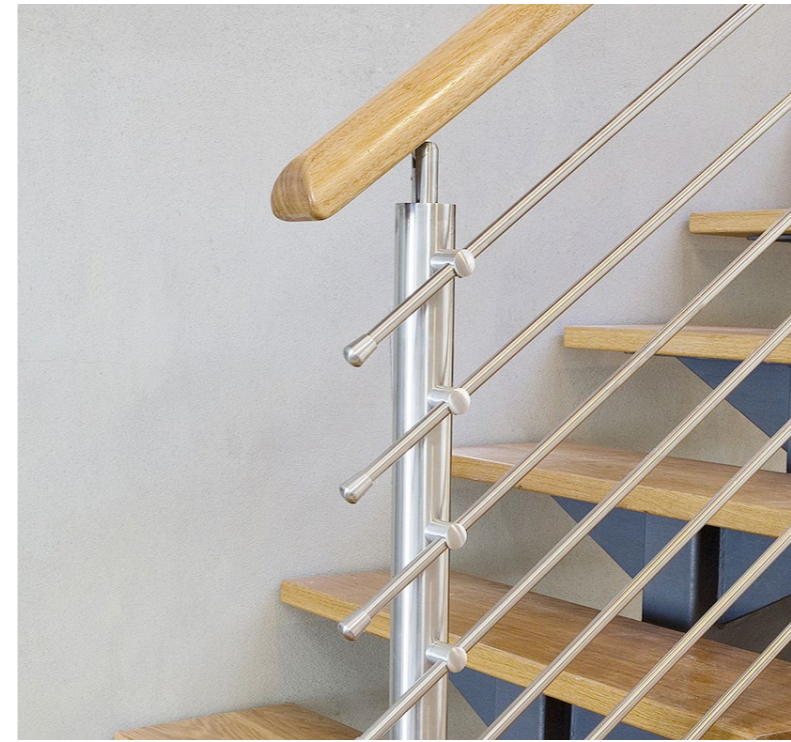

MODEL F007

MATERIAL	Stainless Steel 316
FINSH	Mirror/Brushed
INSTALL	Floor Mounted With Steel Rods & Pipe Handrail