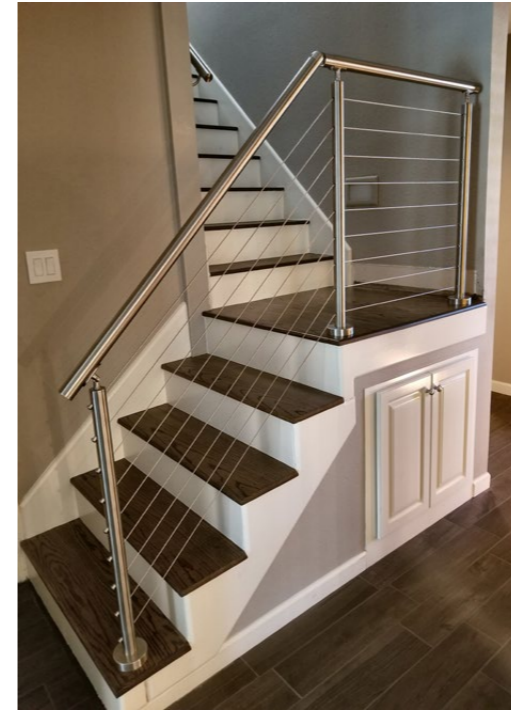

MODEL F008

MATERIAL	Stainless Steel 316
FINSH	Mirror/Brushed
INSTALL	Floor Mounted With Steel Wires & Pipe Handrail